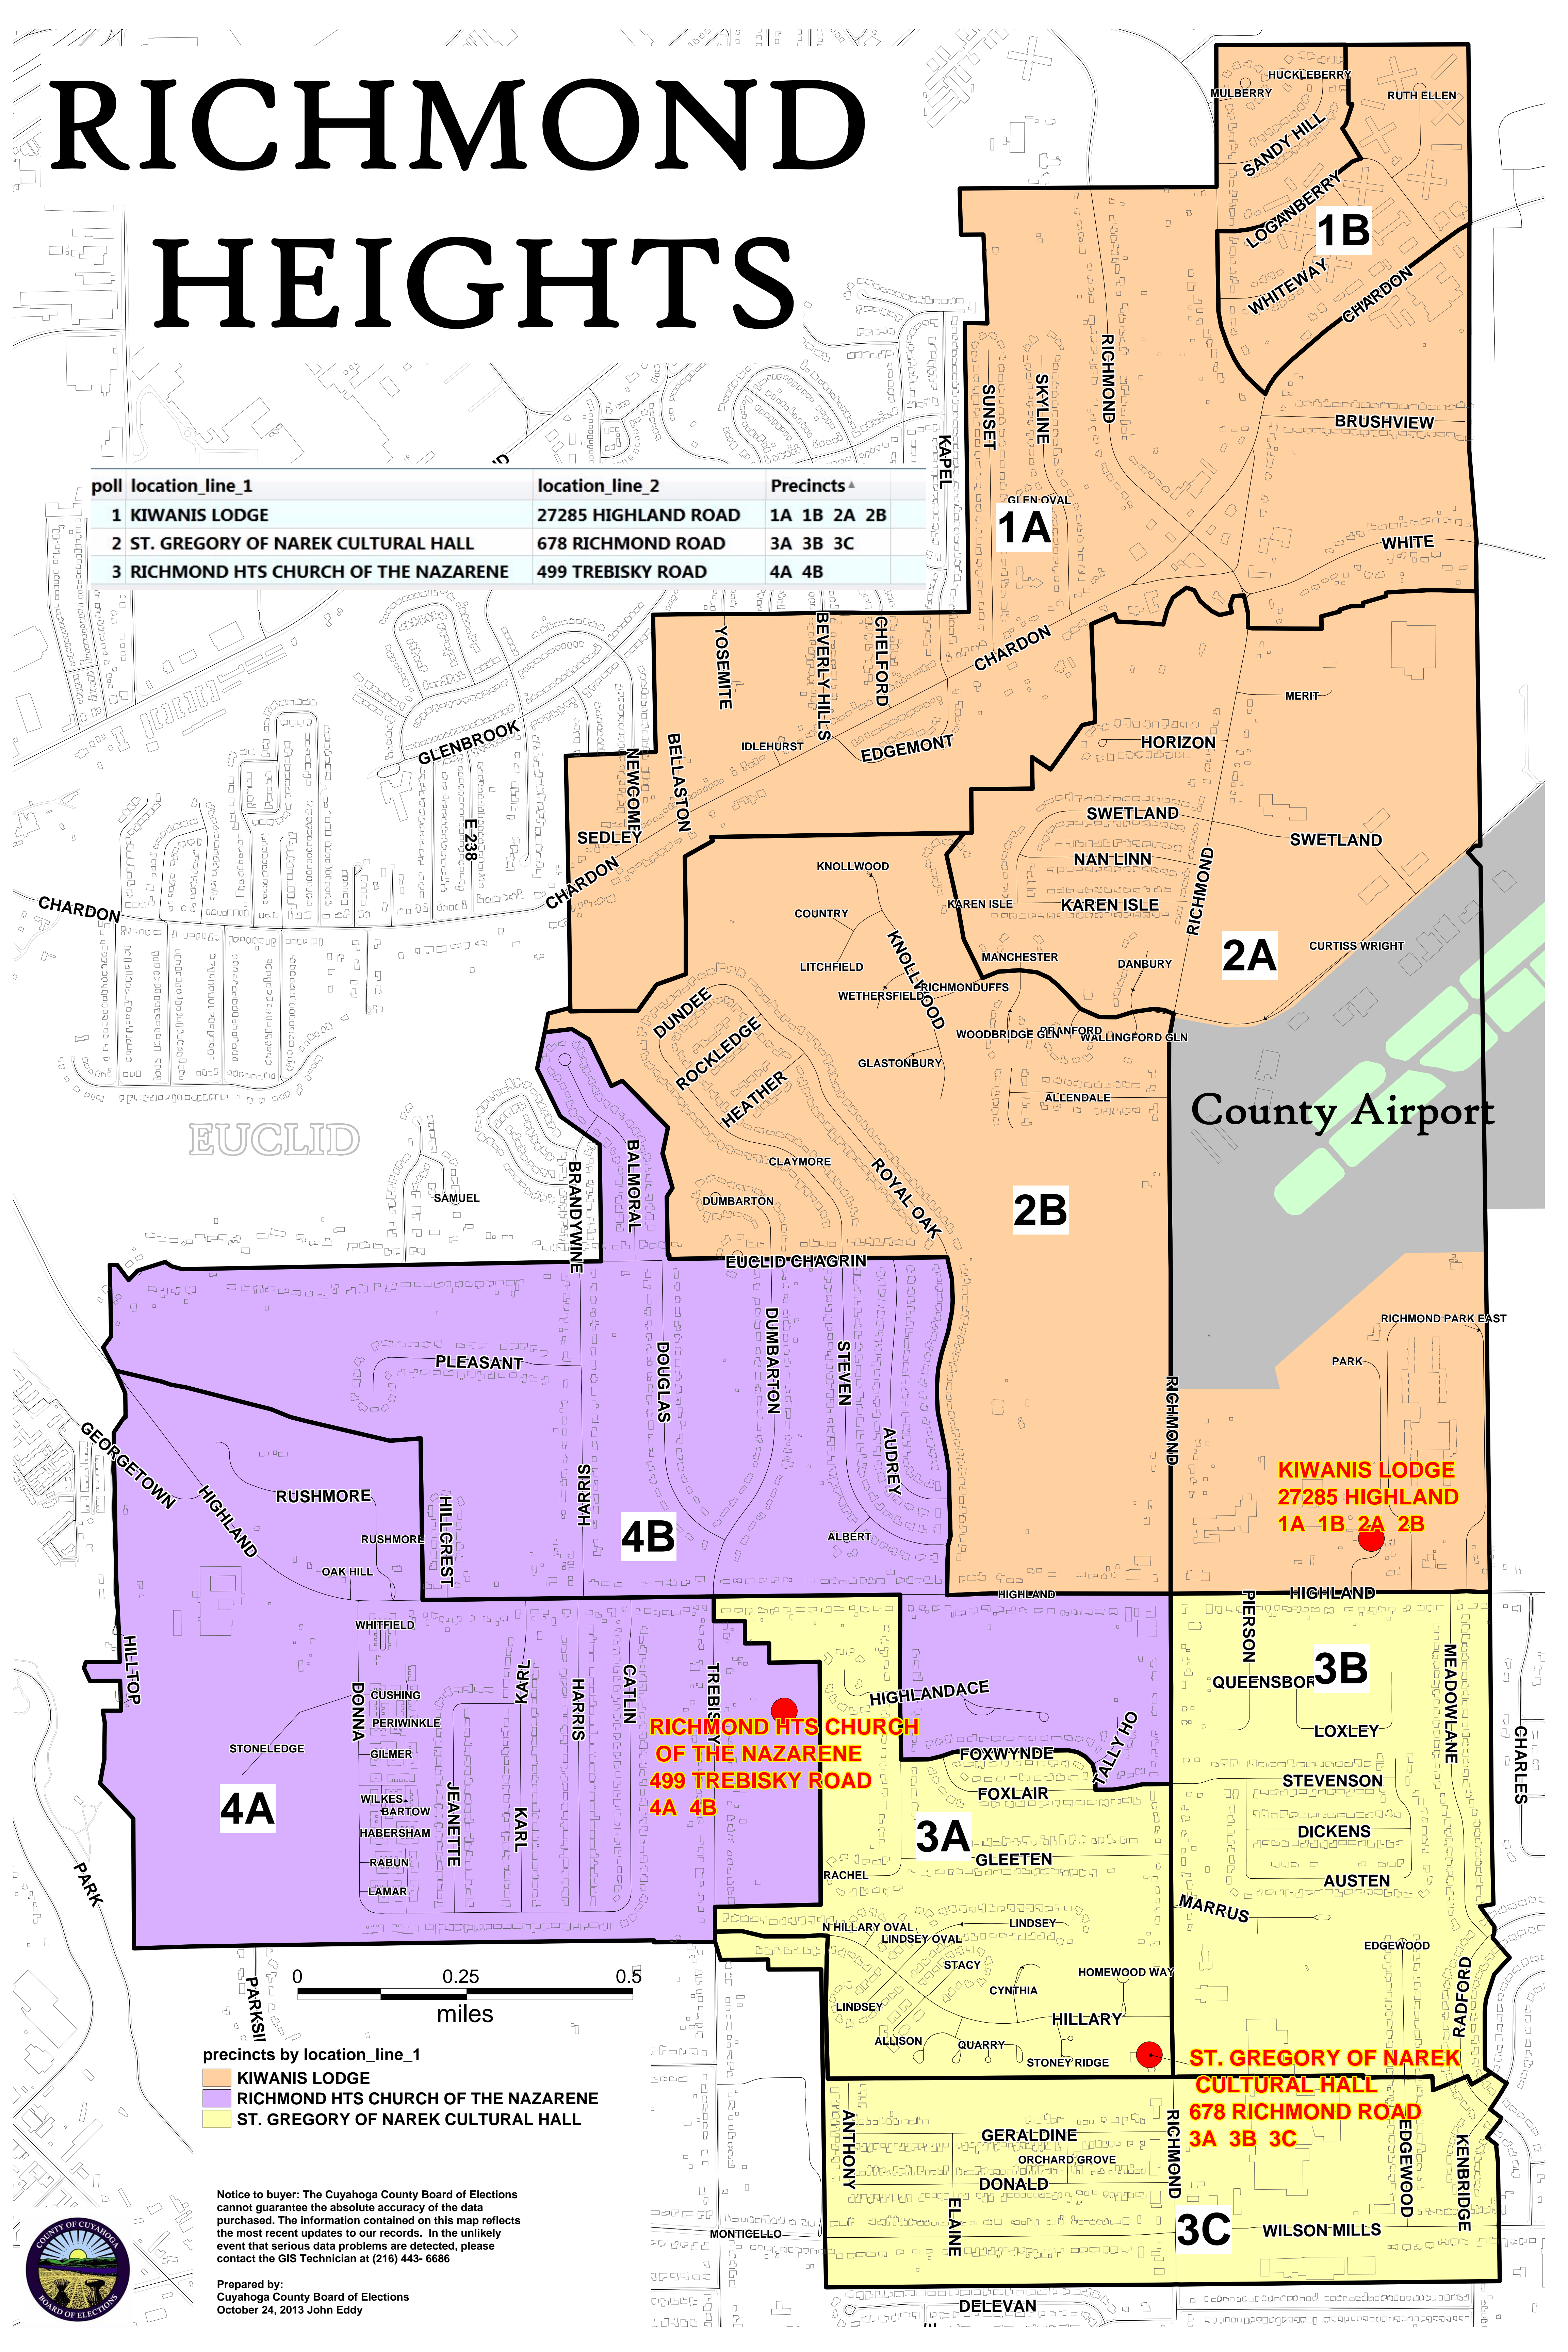

RICHMOND HEIGHTS

poll location_line_1	location_line_2	Precincts^
1 KIWANIS LODGE	27285 HIGHLAND ROAD	1A 1B 2A 2B
2 ST. GREGORY OF NAREK CULTURAL HALL	678 RICHMOND ROAD	3A 3B 3C
3 RICHMOND HTS CHURCH OF THE NAZARENE	499 TREBISKY ROAD	4A 4B

EUCLID

County Airport

KIWANIS LODGE
27285 HIGHLAND
1A 1B 2A 2B

RICHMOND HTS CHURCH
OF THE NAZARENE
499 TREBISKY ROAD
4A 4B

ST. GREGORY OF NAREK
CULTURAL HALL
678 RICHMOND ROAD
3A 3B 3C

- precincts by location_line_1
- KIWANIS LODGE
 - RICHMOND HTS CHURCH OF THE NAZARENE
 - ST. GREGORY OF NAREK CULTURAL HALL